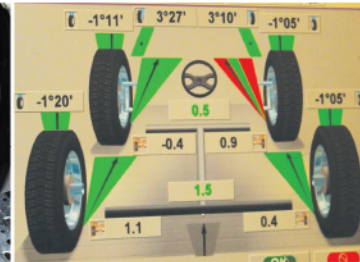

WHEEL ALIGNMENT

Imperfect alignment can result in irregular tyre wear and impaired handling. We take care of toe, camber and caster angle inspections using 3-D camera 4-wheel alignment technology at regular intervals.